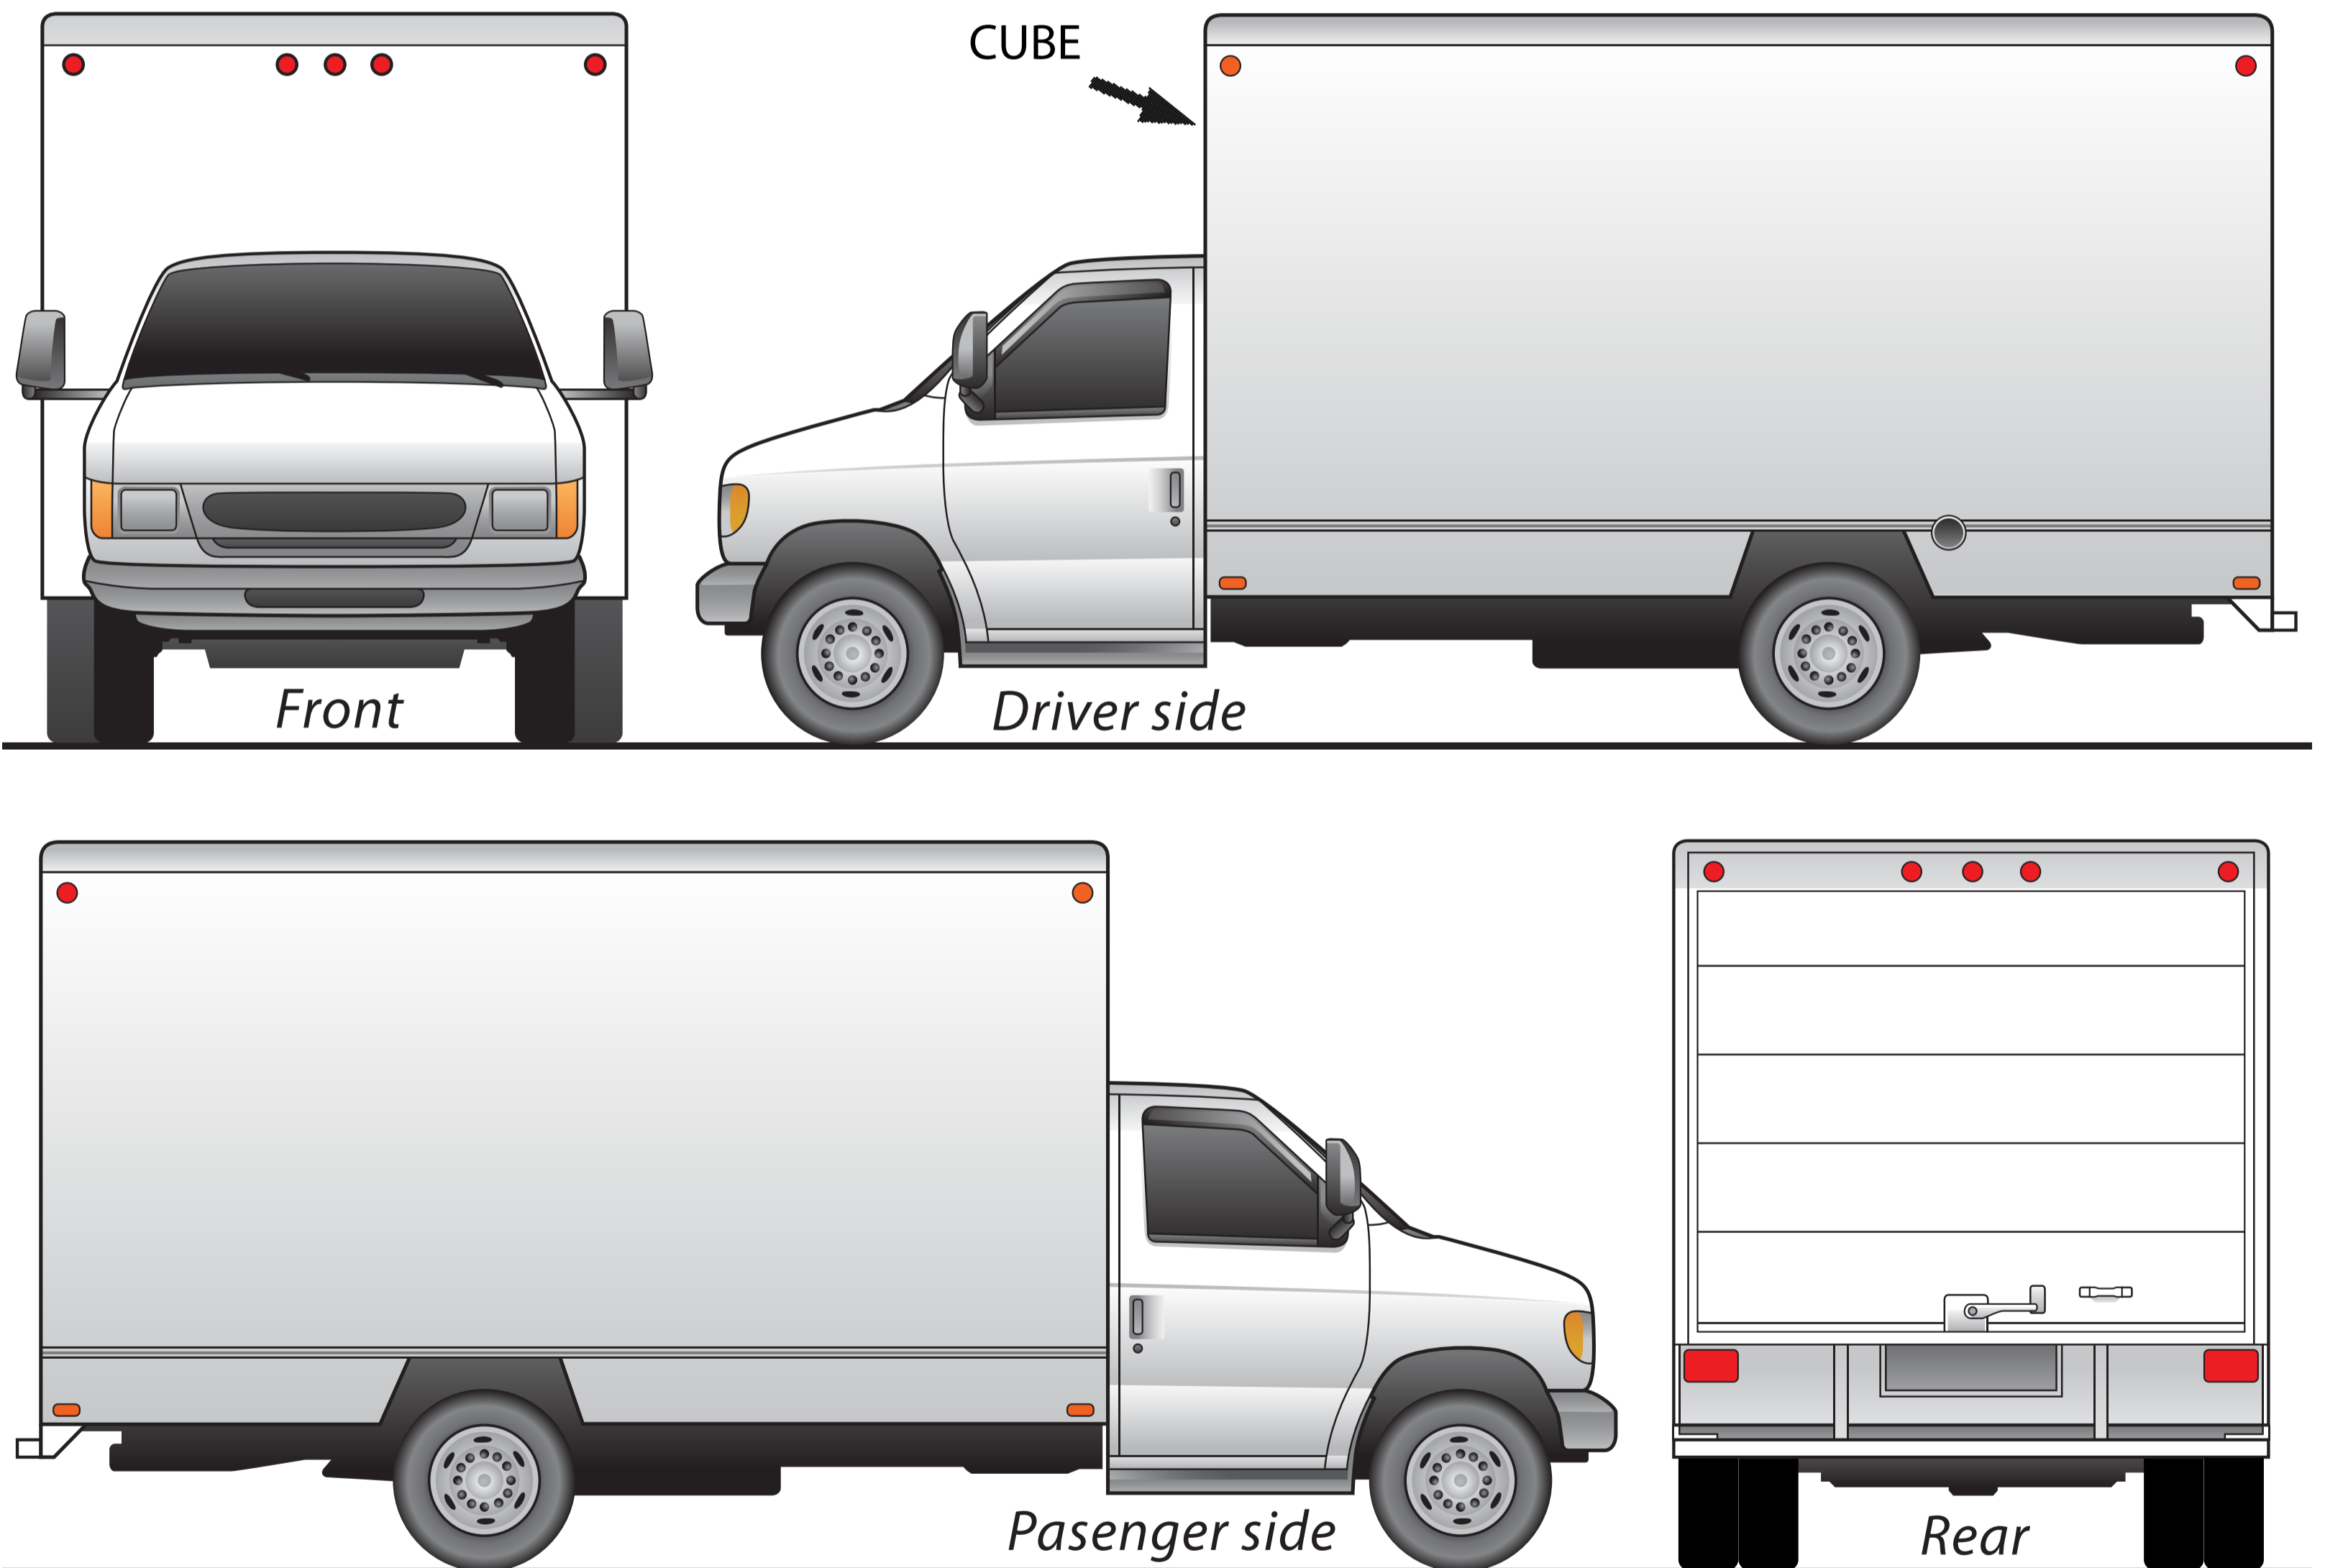

Please sketch out your custom ideas for you Box truck on this worksheet, and fill out the information below and please make sure to note colors Fax or email your idea to Sergio Rod Designs, and we will contact you with a proof and quote. We use these worksheets to get a better idea of what direction you want to go with your design for your business.